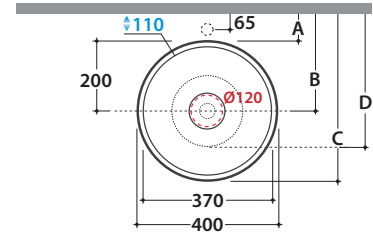

FREE BASIN LAT41BI

CE EN 14688:2015

It can be combined with Arredo Wood furniture

Ceramic antibacterial effect
BATAFORM®

Le Pietre

Glazed product with
CERASLIDE®

Cod. **LAT41BI**

Basin Ø 40 h 14 cm. Sit-on installation. Ceramic drain included. Weight 8 Kg

GLOBO

	Rubinetto a parete Wall mounted taps	Rubinetto su piano Taps mounted on counter top
A:	60	110
B:	260	310
C:	460	510
D:	365	415

* For taps mounted on counter top