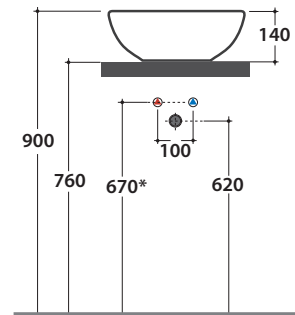

FREE BASIN LAT41BI

CE EN 14688:2015

It can be combined with Arredo Wood furniture

Ceramic antibacterial effect
BATAFORM®

Le Pietre

Glazed product with
CERASLIDE®

Cod. **LAT41BI**

Basin Ø 40 h 14 cm. Sit-on installation. Ceramic drain included. Weight 8 Kg

GLOBO

	Rubinetto a parete Wall mounted taps	Rubinetto su piano Taps mounted on counter top
A:	60	110
B:	260	310
C:	460	510
D:	365	415

* For taps mounted on counter top