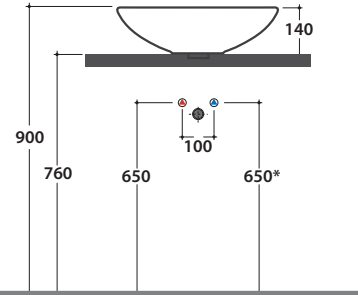

FREE BASIN LAT50BI

CE EN 14688:2015

It can be combined with Arredo Wood furniture

Ceramic antibacterial effect
BATAFORM®

Le Pietre

Glazed product with
CERASLIDE®

Cod. **LAT50BI**

Basin Ø 50 h 14 cm. Sit-on installation. Ceramic drain included. Weight 12 Kg

GLOBO

* For taps mounted on counter top