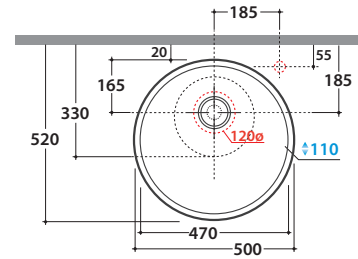

* For taps mounted on counter top