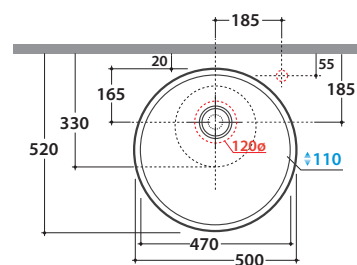

FREE BASIN LAT50BI

CE EN 14688:2015

It can be combined with Arredo Wood furniture

Ceramic antibacterial effect
BATAFORM®

Le Pietre

Glazed product with
CERASLIDE®

Cod. **LAT50BI**

Basin Ø 50 h 14 cm. Sit-on installation. Ceramic drain included. Weight 12 Kg

GLOBO

* For taps mounted on counter top