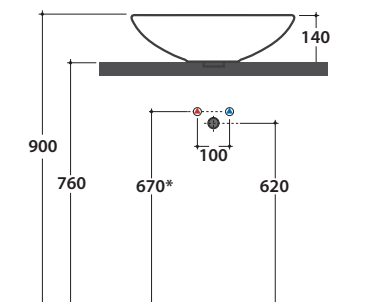

FREE BASIN LAT50BI

CE EN 14688:2015

It can be combined with Arredo Wood furniture

Ceramic antibacterial effect
BATAFORM®

Le Pietre

Glazed product with
CERASLIDE®

Cod. **LAT50BI**

Basin Ø 50 h 14 cm. Sit-on installation. Ceramic drain included. Weight 12 Kg

GLOBO

* For taps mounted on counter top