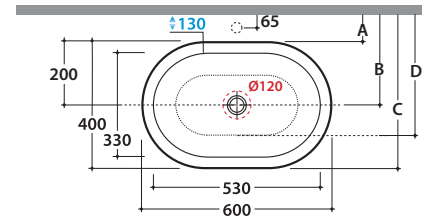

# FORTY3 BASIN SC012BI

CE EN 14688:2015

It can be combined with Arredo Wood furniture

Ceramic antibacterial effect  
BATAFORM®

Le Pietre

Glazed product with  
CERASLIDE®

Cod. **SC012BI**

Basin 60.40 h18 cm. Sit-on installation. Weight 13 Kg

# GLOBO

	Rubinetto a parete Wall mounted taps	Rubinetto su piano Taps mounted on counter to
A :	60	100
B :	260	300
C :	460	500
D :	355	395

\* For taps mounted on counter top

Cod. **FI024BI**

Valve drain with ceramic top for basins without overflow. Weight 0,5 Kg

Cod. **FI024CR**

Chromed valve drain for basins without overflow. Weight 0,5 Kg