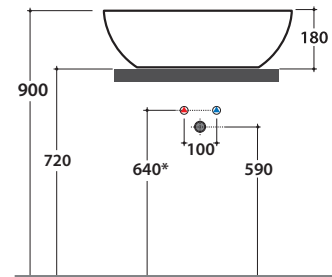

# FORTY3 BASIN SC012BI

CE EN 14688:2015

It can be combined with Arredo Wood furniture

Ceramic antibacterial effect  
BATAFORM®

Le Pietre

Glazed product with  
CERASLIDE®

Cod. **SC012BI**

Basin 60.40 h18 cm. Sit-on installation. Weight 13 Kg

# GLOBO

	Rubinetto a parete Wall mounted taps	Rubinetto su piano Taps mounted on counter to
A :	60	100
B :	260	300
C :	460	500
D :	355	395

\* For taps mounted on counter top

Cod. **FI024BI**

Valve drain with ceramic top for basins without overflow. Weight 0,5 Kg

Cod. **FI024CR**

Chromed valve drain for basins without overflow. Weight 0,5 Kg