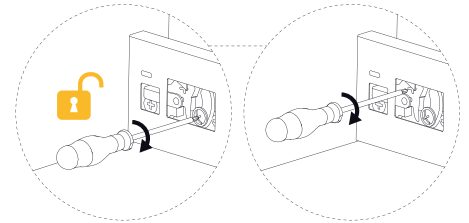

Smontaggio frontale cassetti
Disassembly of the drawer fronts
Demontage der Schubladenfronten