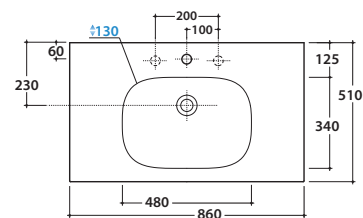

BOULEVARD BASIN BL086BI

CE EN 14688:2015

GLOBO

Ceramic antibacterial effect
BATAFORM®

Glazed product with
CERASLIDE®

Bagno di Colore

Cod. **BL086BI**

Washbasin 86.51 h18 cm. Wall-hung installation or on suspended base. Fixing kit included.
Weight 23 Kg

Cod. **BL011XX**

Finish **BO** (Bianco Opaco)

VA (Vancouver)

MO (Montreal)

RC (Rovere Chiaro)

RS (Rovere Scuro)

Suspended base 85.50,5 h49 cm. with two drawers.
Weight 33 Kg.

Required space with open drawer: 86 cm.