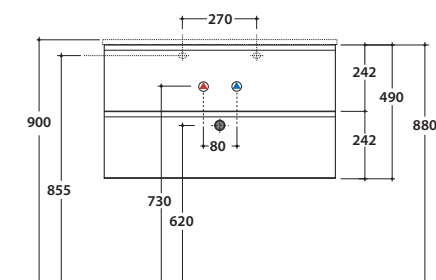

BOULEVARD BASIN BL086BI

CE EN 14688:2015

GLOBO

Ceramic antibacterial effect
BATAFORM®

Glazed product with
CERASLIDE®

Bagno di Colore

Cod. **BL086BI**

Washbasin 86.51 h18 cm. Wall-hung installation or on suspended base. Fixing kit included.
Weight 23 Kg

Cod. **BL011XX**

Finish **BO** (Bianco Opaco)

VA (Vancouver)

MO (Montreal)

RC (Rovere Chiaro)

RS (Rovere Scuro)

Suspended base 85.50,5 h49 cm. with two drawers.
Weight 33 Kg.

Required space with open drawer: 86 cm.

Configuration internal containers for base BL011XX

Lower drawer

Upper drawer

Cod. **FI012BI**

Push open valve drain with ceramic top for basins with overflow. Weight 0,5 Kg

Cod. **FI012CR**

Push open chromed valve drain for basins with overflow. Weight 0,5 Kg