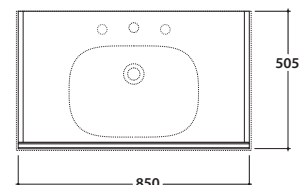

BOULEVARD BASIN BL086BI

CE EN 14688:2015

GLOBO

Ceramic antibacterial effect
BATAFORM®

Glazed product with
CERASLIDE®

Bagno di Colore

Cod. **BL086BI**

Washbasin 86.51 h18 cm. Wall-hung installation or on suspended base. Fixing kit included.
Weight 23 Kg

Cod. **BL011XX**

Finish **BO** (Bianco Opaco)

VA (Vancouver)

MO (Montreal)

RC (Rovere Chiaro)

RS (Rovere Scuro)

Suspended base 85.50,5 h49 cm. with two drawers.
Weight 33 Kg.

Required space with open drawer: 86 cm.

Configuration internal containers for base BL011XX

Lower drawer

Upper drawer

Cod. **FI012BI**

Push open valve drain with ceramic top for basins with overflow. Weight 0,5 Kg

Cod. **FI012CR**

Push open chromed valve drain for basins with overflow. Weight 0,5 Kg