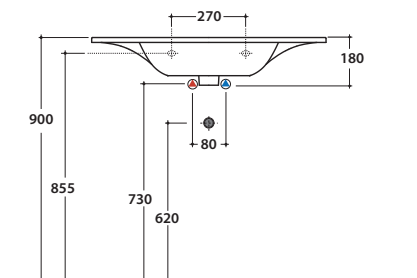

BOULEVARD BASIN BL086BI

CE EN 14688:2015

GLOBO

Ceramic antibacterial effect
BATAFORM®

Glazed product with
CERASLIDE®

Bagno di Colore

Cod. **BL086BI**

Washbasin 86.51 h18 cm. Wall-hung installation or on suspended base. Fixing kit included.
Weight 23 Kg

Cod. **BL011XX**

Finish **BO** (Bianco Opaco)

VA (Vancouver)

MO (Montreal)

RC (Rovere Chiaro)

RS (Rovere Scuro)

Suspended base 85.50,5 h49 cm. with two drawers.
Weight 33 Kg.

Required space with open drawer: 86 cm.

Configuration internal containers for base BL011XX

Lower drawer

Upper drawer

Cod. **FI012BI**

Push open valve drain with ceramic top for basins with overflow. Weight 0,5 Kg

Cod. **FI012CR**

Push open chromed valve drain for basins with overflow. Weight 0,5 Kg