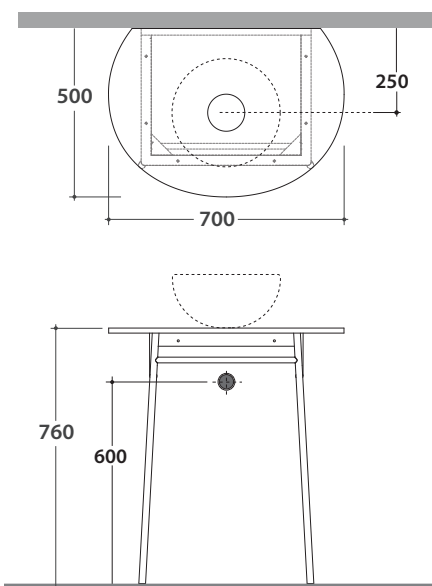

LALITA FLOORSTANDING STRUCTURE WITH WASHBASIN SHELF IN CERAMIC LT040L LT041L

GLOBO

Finish

bagno di colore

le pietre

Steel matt black

Cod. **LT040L**

Floorstanding structure in black matt steel 70.50 cm with washbasin shelf in ceramic with central washbasin hole and tap hole. Weight 12,1 kg

Finish

bagno di colore

le pietre

Steel matt black

Cod. **LT041L**

Floorstanding structure in black matt steel 70.50 cm with washbasin shelf in ceramic with central washbasin hole and tap hole. Weight 12,1 kg

Finish

bagno di colore

le pietre

Steel matt black

Cod. **LT044L**

Ceramic shelf for structures LT037L,LT058L,LT040L,LT041L.
Left or right installation. Weight 7,4 kg

compatible washbasins

B6T37