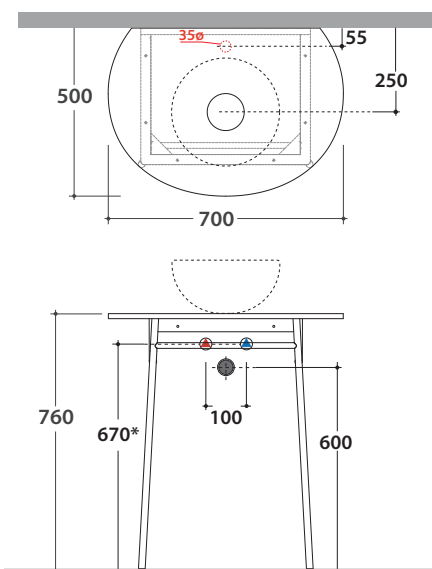

LALITA FLOORSTANDING STRUCTURE WITH WASHBASIN SHELF IN CERAMIC LT040L LT041L

GLOBO

Finish

bagno di colore

le pietre

Steel matt black

Cod. **LT040L**

Floorstanding structure in black matt steel 70.50 cm with washbasin shelf in ceramic with central washbasin hole and tap hole. Weight 12,1 kg

Finish

bagno di colore

le pietre

Steel matt black

Cod. **LT041L**

Floorstanding structure in black matt steel 70.50 cm with washbasin shelf in ceramic with central washbasin hole and tap hole. Weight 12,1 kg

Finish

bagno di colore

le pietre

Steel matt black

Cod. **LT044L**

Ceramic shelf for structures LT037L,LT058L,LT040L,LT041L.
Left or right installation. Weight 7,4 kg

compatible washbasins

B6T37