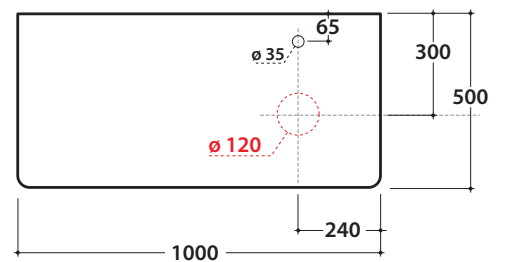

LALITA WASHBASIN SHELF IN PLYWOOD

LT011L LT012L LT013L

GLOBO

Cod. **LT011L**

Shelf in plywood 100.50 h2 cm with washbasin hole left and tap hole Weight 8 Kg

Finish

BK CB

Cod. **LT012L**

Shelf in plywood 100.50 h2 cm with central washbasin hole and tap hole Weight 8 Kg

Finish

BK CB

Cod. **LT013L**

Shelf in plywood 100.50 h2 cm with washbasin hole right and tap hole Weight 8 Kg

Finish

BK CB

compatible washbasins