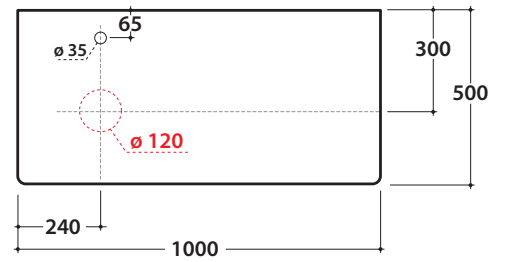

LALITA WASHBASIN SHELF IN PLYWOOD

LT011L LT012L LT013L

GLOBO

Cod. **LT011L**

Shelf in plywood 100.50 h2 cm with washbasin hole left and tap hole Weight 8 Kg

Finish

BK CB

Cod. **LT012L**

Shelf in plywood 100.50 h2 cm with central washbasin hole and tap hole Weight 8 Kg

Finish

BK CB

Cod. **LT013L**

Shelf in plywood 100.50 h2 cm with washbasin hole right and tap hole Weight 8 Kg

Finish

BK CB

compatible washbasins