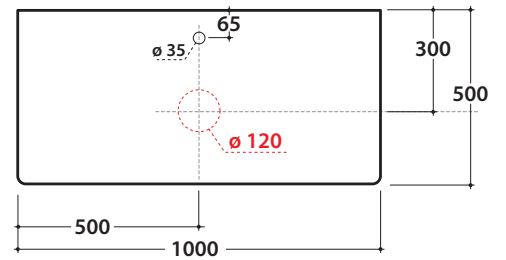

LALITA WASHBASIN SHELF IN PLYWOOD

LT011L LT012L LT013L

GLOBO

Cod. **LT011L**

Shelf in plywood 100.50 h2 cm with washbasin hole left and tap hole Weight 8 Kg

Finish

BK CB

Cod. **LT012L**

Shelf in plywood 100.50 h2 cm with central washbasin hole and tap hole Weight 8 Kg

Finish

BK CB

Cod. **LT013L**

Shelf in plywood 100.50 h2 cm with washbasin hole right and tap hole Weight 8 Kg

Finish

BK CB

compatible washbasins