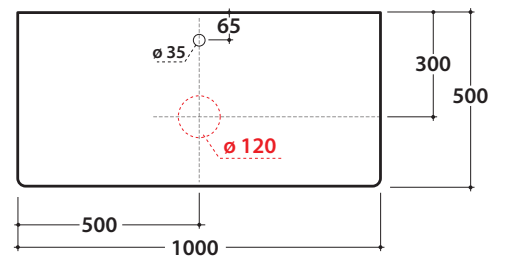

# GLOBO

Cod. **LT026L**

Shelf in plywood 100.50 h2 cm with washbasin hole left and tap hole Weight 8 Kg

Finish

BK CB

Cod. **LT027L**

Shelf in plywood 100.50 h2 cm with central washbasin hole and tap hole Weight 8 Kg

Finish

BK CB

Cod. **LT028L**

Shelf in plywood 100.50 h2 cm with washbasin hole right and tap hole Weight 8 Kg

Finish

BK CB

compatible washbasins

B6O60