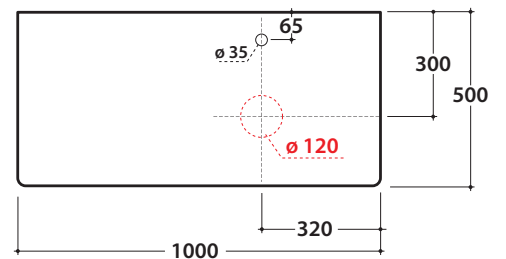

# GLOBO

Cod. **LT026L**

Shelf in plywood 100.50 h2 cm with washbasin hole left and tap hole Weight 8 Kg

Finish

BK CB

Cod. **LT027L**

Shelf in plywood 100.50 h2 cm with central washbasin hole and tap hole Weight 8 Kg

Finish

BK CB

Cod. **LT028L**

Shelf in plywood 100.50 h2 cm with washbasin hole right and tap hole Weight 8 Kg

Finish

BK CB

compatible washbasins

B6O60