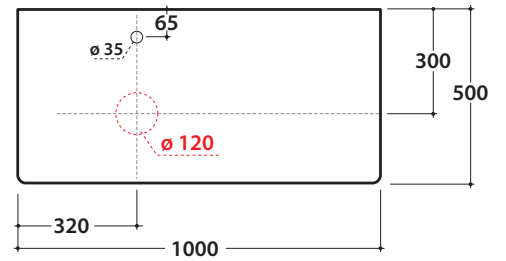

# LALITA WASHBASIN SHELF IN PLYWOOD

LT026L LT027L LT028L

# GLOBO

Cod. **LT026L**

Shelf in plywood 100.50 h2 cm with washbasin hole left and tap hole Weight 8 Kg

Finish

BK CB

Cod. **LT027L**

Shelf in plywood 100.50 h2 cm with central washbasin hole and tap hole Weight 8 Kg

Finish

BK CB

Cod. **LT028L**

Shelf in plywood 100.50 h2 cm with washbasin hole right and tap hole Weight 8 Kg

Finish

BK CB

compatible washbasins

B6O60