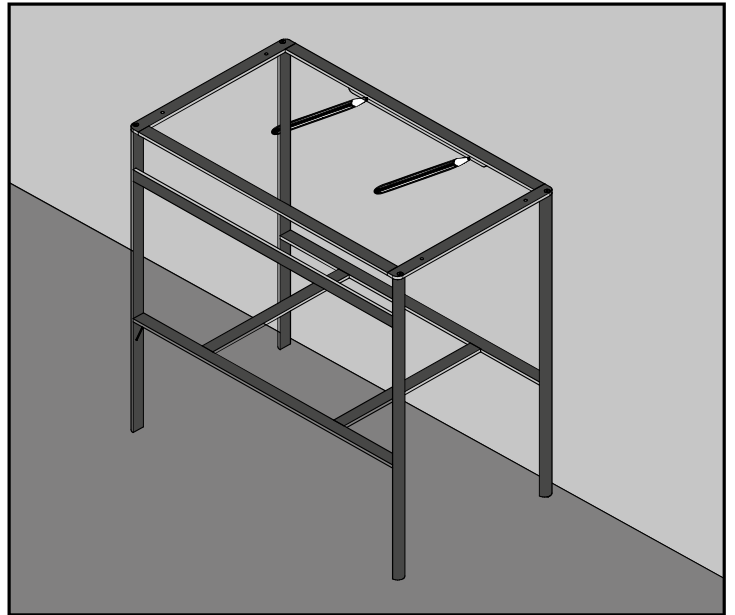

ISTRUZIONI DI MONTAGGIO / ASSEMBLY INSTRUCTIONS

INSTRUCTIONS DE MONTAGE/ MONTAGEANLEITUNG

STRUTTURE / STRUCTURE

STRUKTUR STRIPE OP100S,OP101S,OP080S,OP081S,OP060S

OP061S,OP110S,OP111S,OP090S,OP091S,OP070S,OP071S

# GLOBO

Struttura a terra/ Floormounted structure / Bodenstruktur

Struttura a terra/ *Floormounted structure* / *Bodenstruktur*

ISTRUZIONI DI MONTAGGIO / ASSEMBLY INSTRUCTIONS  
 INSTRUCTIONS DE MONTAGE/ MONTAGEANLEITUNG  
 STRUTTURE / STRUCTURE  
 STRUKTUR **STRIPE OP100S,OP101S,OP080S,OP081S,OP060S  
 OP061S,OP110S,OP111S,OP090S,OP091S,OP070S,OP071S**

# GLOBO

Struttura sospesa /Suspended structure / Abgehängte Struktur

Codice  
Code  
code

	A	B
<b>OP101S</b>	750	500
<b>OP081S</b>	750	300
<b>OP061S</b>	750	150
<b>OP111S</b>	750	600
<b>OP091S</b>	750	400
<b>OP071S</b>	750	250