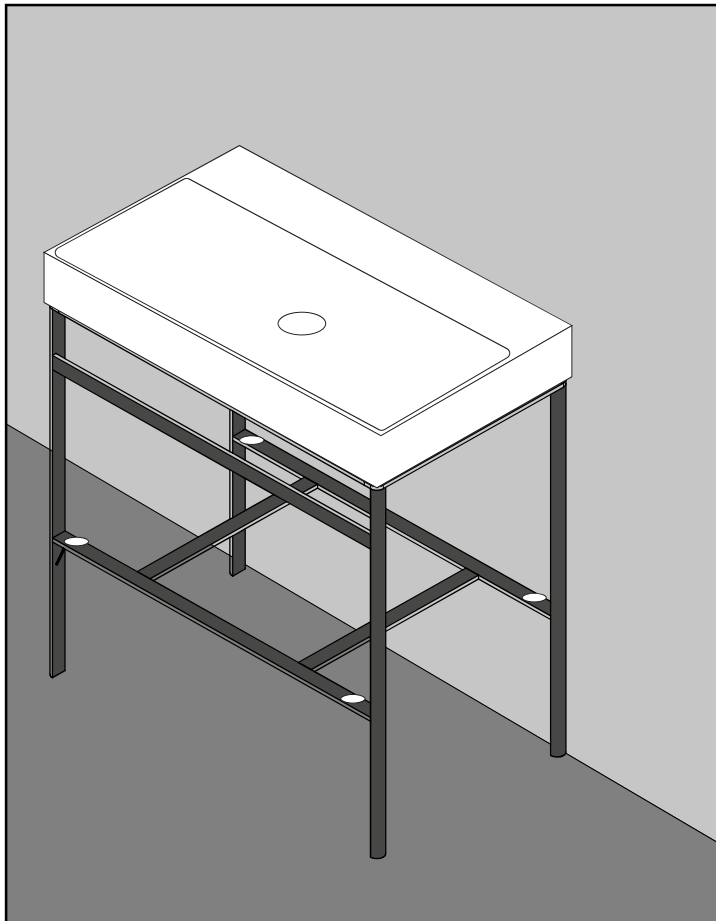

ISTRUZIONI DI MONTAGGIO / ASSEMBLY INSTRUCTIONS

INSTRUCTIONS DE MONTAGE/ MONTAGEANLEITUNG

STRUTTURE / STRUCTURE

STRUKTUR STRIPE OP100S,OP101S,OP080S,OP081S,OP060S

OP061S,OP110S,OP111S,OP090S,OP091S,OP070S,OP071S

# GLOBO

Struttura a terra/ Floormounted structure / Bodenstruktur

Struttura a terra/ *Floormounted structure* / *Bodenstruktur*

ISTRUZIONI DI MONTAGGIO / ASSEMBLY INSTRUCTIONS  
 INSTRUCTIONS DE MONTAGE/ MONTAGEANLEITUNG  
 STRUTTURE / STRUCTURE  
 STRUKTUR **STRIPE OP100S,OP101S,OP080S,OP081S,OP060S  
 OP061S,OP110S,OP111S,OP090S,OP091S,OP070S,OP071S**

# GLOBO

Struttura sospesa /Suspended structure / Abgehängte Struktur

Codice  
Code  
code

	A	B
<b>OP101S</b>	750	500
<b>OP081S</b>	750	300
<b>OP061S</b>	750	150
<b>OP111S</b>	750	600
<b>OP091S</b>	750	400
<b>OP071S</b>	750	250