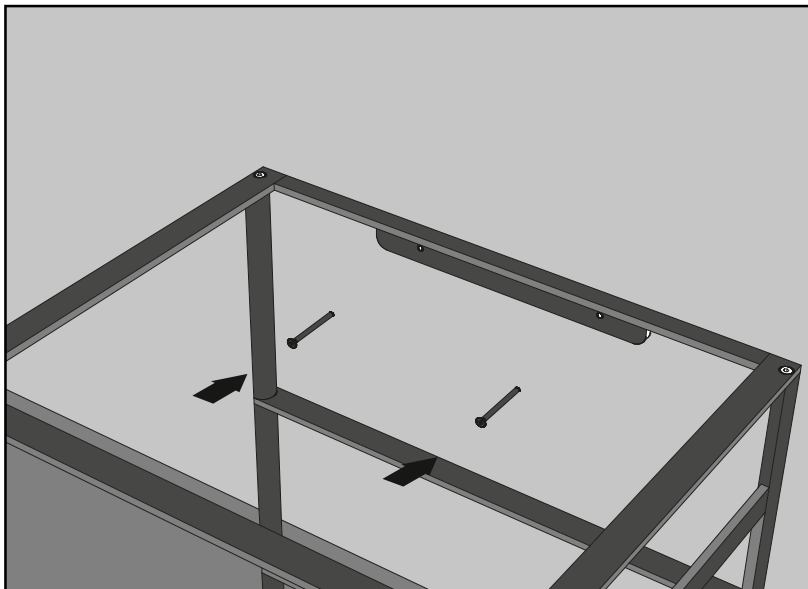

ISTRUZIONI DI MONTAGGIO / ASSEMBLY INSTRUCTIONS

INSTRUCTIONS DE MONTAGE/ MONTAGEANLEITUNG

STRUTTURE / STRUCTURE

STRUKTUR STRIPE OP100S,OP101S,OP080S,OP081S,OP060S

OP061S,OP110S,OP111S,OP090S,OP091S,OP070S,OP071S

# GLOBO

Struttura a terra/ Floormounted structure / Bodenstruktur

Struttura a terra/ *Floormounted structure* / *Bodenstruktur*

ISTRUZIONI DI MONTAGGIO / ASSEMBLY INSTRUCTIONS  
 INSTRUCTIONS DE MONTAGE/ MONTAGEANLEITUNG  
 STRUTTURE / STRUCTURE  
 STRUKTUR **STRIPE OP100S,OP101S,OP080S,OP081S,OP060S  
 OP061S,OP110S,OP111S,OP090S,OP091S,OP070S,OP071S**

# GLOBO

Struttura sospesa /Suspended structure / Abgehängte Struktur

Codice  
Code  
code

	A	B
<b>OP101S</b>	750	500
<b>OP081S</b>	750	300
<b>OP061S</b>	750	150
<b>OP111S</b>	750	600
<b>OP091S</b>	750	400
<b>OP071S</b>	750	250