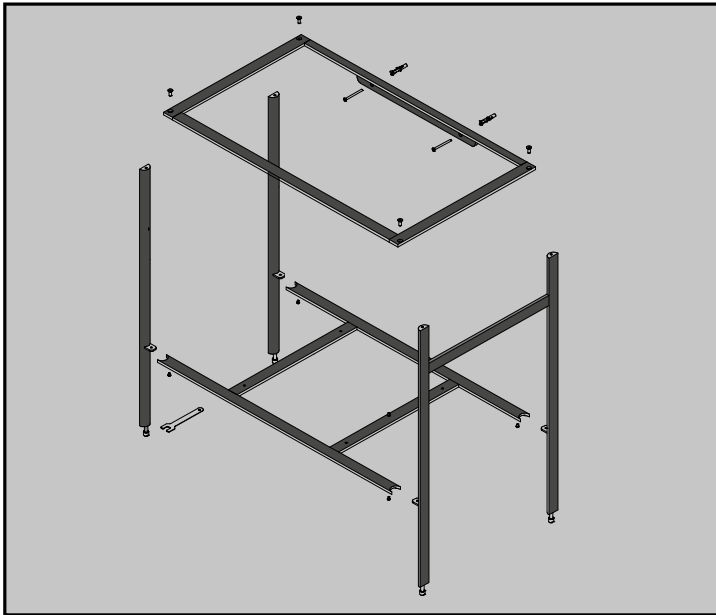

ISTRUZIONI DI MONTAGGIO / ASSEMBLY INSTRUCTIONS

INSTRUCTIONS DE MONTAGE/ MONTAGEANLEITUNG

STRUTTURE / STRUCTURE

STRUKTUR STRIPE OP100S,OP101S,OP080S,OP081S,OP060S

OP061S,OP110S,OP111S,OP090S,OP091S,OP070S,OP071S

# GLOBO

Struttura a terra/ Floormounted structure / Bodenstruktur

Struttura a terra/ *Floormounted structure* / *Bodenstruktur*

ISTRUZIONI DI MONTAGGIO / ASSEMBLY INSTRUCTIONS  
 INSTRUCTIONS DE MONTAGE/ MONTAGEANLEITUNG  
 STRUTTURE / STRUCTURE  
 STRUKTUR **STRIPE OP100S,OP101S,OP080S,OP081S,OP060S  
 OP061S,OP110S,OP111S,OP090S,OP091S,OP070S,OP071S**

# GLOBO

Struttura sospesa /Suspended structure / Abgehängte Struktur

Codice  
Code  
code

	A	B
<b>OP101S</b>	750	500
<b>OP081S</b>	750	300
<b>OP061S</b>	750	150
<b>OP111S</b>	750	600
<b>OP091S</b>	750	400
<b>OP071S</b>	750	250