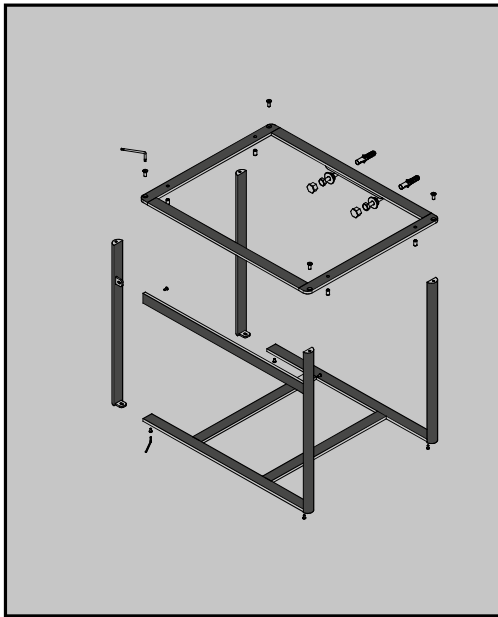

ISTRUZIONI DI MONTAGGIO / ASSEMBLY INSTRUCTIONS

INSTRUCTIONS DE MONTAGE/ MONTAGEANLEITUNG

STRUTTURE / STRUCTURE

STRUKTUR STRIPE OP100S,OP101S,OP080S,OP081S,OP060S

OP061S,OP110S,OP111S,OP090S,OP091S,OP070S,OP071S

# GLOBO

Struttura a terra/ Floormounted structure / Bodenstruktur

Struttura a terra/ *Floormounted structure* / *Bodenstruktur*

ISTRUZIONI DI MONTAGGIO / ASSEMBLY INSTRUCTIONS  
 INSTRUCTIONS DE MONTAGE/ MONTAGEANLEITUNG  
 STRUTTURE / STRUCTURE  
 STRUKTUR **STRIPE OP100S,OP101S,OP080S,OP081S,OP060S  
 OP061S,OP110S,OP111S,OP090S,OP091S,OP070S,OP071S**

# GLOBO

Struttura sospesa /Suspended structure / Abgehängte Struktur

Codice  
Code  
code

	A	B
<b>OP101S</b>	750	500
<b>OP081S</b>	750	300
<b>OP061S</b>	750	150
<b>OP111S</b>	750	600
<b>OP091S</b>	750	400
<b>OP071S</b>	750	250