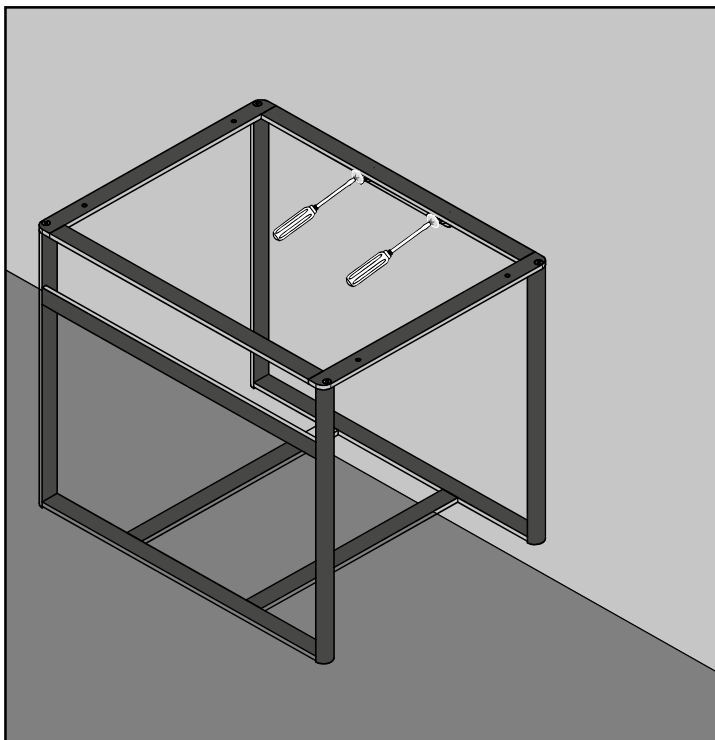

ISTRUZIONI DI MONTAGGIO / ASSEMBLY INSTRUCTIONS

INSTRUCTIONS DE MONTAGE/ MONTAGEANLEITUNG

STRUTTURE / STRUCTURE

STRUKTUR STRIPE OP100S,OP101S,OP080S,OP081S,OP060S

OP061S,OP110S,OP111S,OP090S,OP091S,OP070S,OP071S

# GLOBO

Struttura a terra/ Floormounted structure / Bodenstruktur

Struttura a terra/ *Floormounted structure* / *Bodenstruktur*

ISTRUZIONI DI MONTAGGIO / ASSEMBLY INSTRUCTIONS  
 INSTRUCTIONS DE MONTAGE/ MONTAGEANLEITUNG  
 STRUTTURE / STRUCTURE  
 STRUKTUR **STRIPE OP100S,OP101S,OP080S,OP081S,OP060S  
 OP061S,OP110S,OP111S,OP090S,OP091S,OP070S,OP071S**

# GLOBO

Struttura sospesa /Suspended structure / Abgehängte Struktur

Codice  
Code  
code

	A	B
<b>OP101S</b>	750	500
<b>OP081S</b>	750	300
<b>OP061S</b>	750	150
<b>OP111S</b>	750	600
<b>OP091S</b>	750	400
<b>OP071S</b>	750	250

# GLOBO

Struttura sospesa /Suspended structure / Abgehängte Struktur