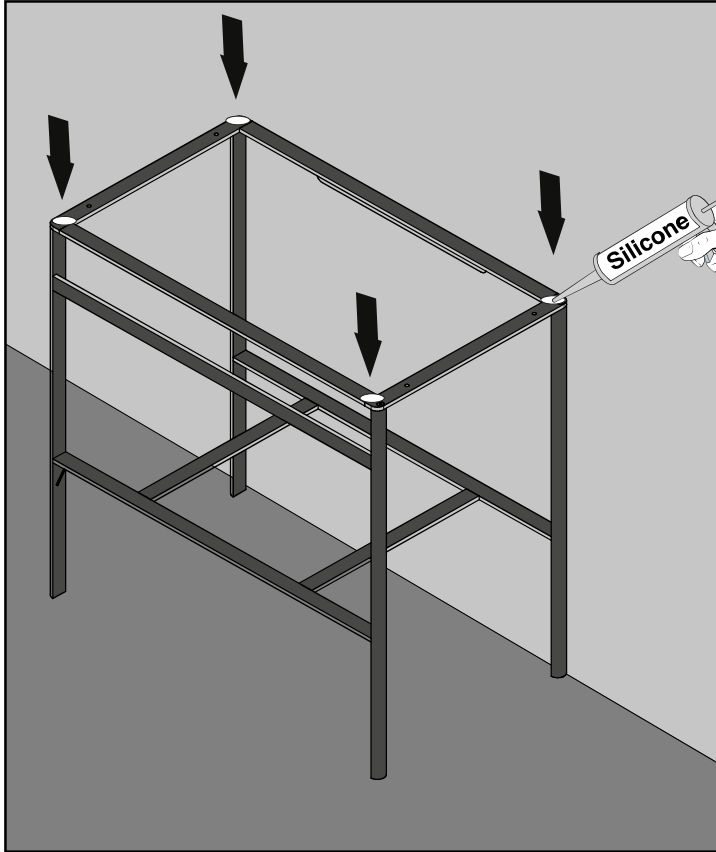

ISTRUZIONI DI MONTAGGIO / ASSEMBLY INSTRUCTIONS

INSTRUCTIONS DE MONTAGE/ MONTAGEANLEITUNG

STRUTTURE / STRUCTURE

STRUKTUR STRIPE OP100S,OP101S,OP080S,OP081S,OP060S

OP061S,OP110S,OP111S,OP090S,OP091S,OP070S,OP071S

# GLOBO

Struttura a terra/ Floormounted structure / Bodenstruktur

Struttura a terra/ *Floormounted structure* / *Bodenstruktur*

ISTRUZIONI DI MONTAGGIO / ASSEMBLY INSTRUCTIONS  
 INSTRUCTIONS DE MONTAGE/ MONTAGEANLEITUNG  
 STRUTTURE / STRUCTURE  
 STRUKTUR **STRIPE OP100S,OP101S,OP080S,OP081S,OP060S  
 OP061S,OP110S,OP111S,OP090S,OP091S,OP070S,OP071S**

# GLOBO

Struttura sospesa /Suspended structure / Abgehängte Struktur

Codice  
Code  
code

	A	B
<b>OP101S</b>	750	500
<b>OP081S</b>	750	300
<b>OP061S</b>	750	150
<b>OP111S</b>	750	600
<b>OP091S</b>	750	400
<b>OP071S</b>	750	250