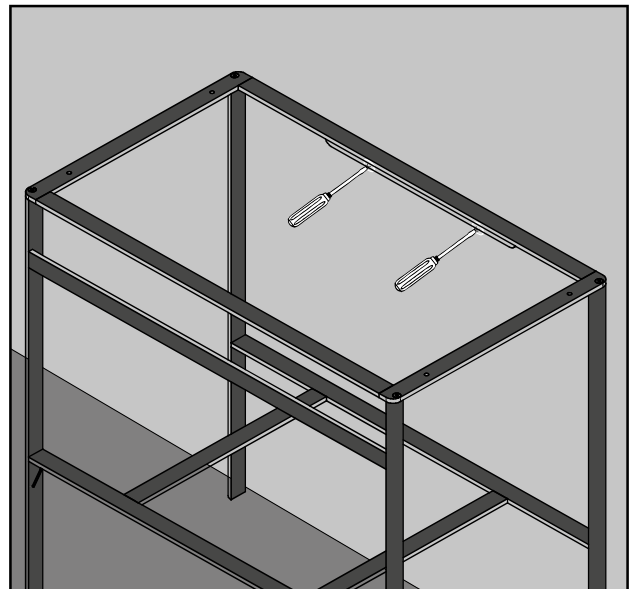

ISTRUZIONI DI MONTAGGIO / ASSEMBLY INSTRUCTIONS

INSTRUCTIONS DE MONTAGE/ MONTAGEANLEITUNG

STRUTTURE / STRUCTURE

STRUKTUR STRIPE OP100S,OP101S,OP080S,OP081S,OP060S

OP061S,OP110S,OP111S,OP090S,OP091S,OP070S,OP071S

# GLOBO

Struttura a terra/ Floormounted structure / Bodenstruktur

Struttura a terra/ *Floormounted structure* / *Bodenstruktur*

ISTRUZIONI DI MONTAGGIO / ASSEMBLY INSTRUCTIONS  
 INSTRUCTIONS DE MONTAGE/ MONTAGEANLEITUNG  
 STRUTTURE / STRUCTURE  
 STRUKTUR **STRIPE OP100S,OP101S,OP080S,OP081S,OP060S  
 OP061S,OP110S,OP111S,OP090S,OP091S,OP070S,OP071S**

# GLOBO

Struttura sospesa /Suspended structure / Abgehängte Struktur

Codice  
Code  
code

	A	B
<b>OP101S</b>	750	500
<b>OP081S</b>	750	300
<b>OP061S</b>	750	150
<b>OP111S</b>	750	600
<b>OP091S</b>	750	400
<b>OP071S</b>	750	250