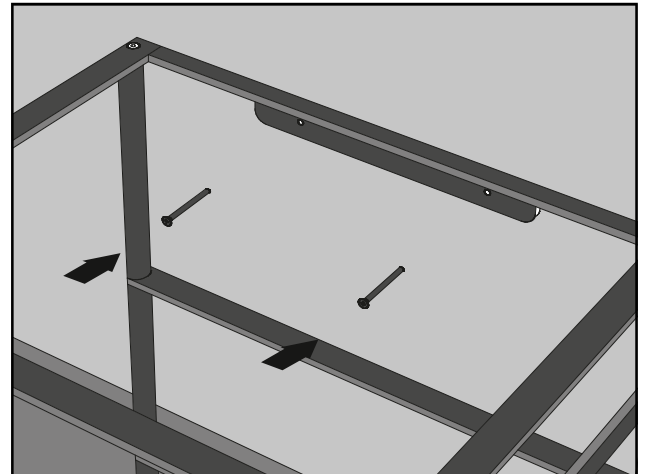

ISTRUZIONI DI MONTAGGIO / ASSEMBLY INSTRUCTIONS

INSTRUCTIONS DE MONTAGE/ MONTAGEANLEITUNG

STRUTTURE / STRUCTURE

STRUKTUR STRIPE OP100S,OP101S,OP080S,OP081S,OP060S

OP061S,OP110S,OP111S,OP090S,OP091S,OP070S,OP071S

# GLOBO

Struttura a terra/ Floormounted structure / Bodenstruktur

Struttura a terra/ *Floormounted structure* / *Bodenstruktur*

ISTRUZIONI DI MONTAGGIO / ASSEMBLY INSTRUCTIONS  
 INSTRUCTIONS DE MONTAGE/ MONTAGEANLEITUNG  
 STRUTTURE / STRUCTURE  
 STRUKTUR **STRIPE OP100S,OP101S,OP080S,OP081S,OP060S  
 OP061S,OP110S,OP111S,OP090S,OP091S,OP070S,OP071S**

# GLOBO

Struttura sospesa /Suspended structure / Abgehängte Struktur

Codice  
Code  
code

	A	B
<b>OP101S</b>	750	500
<b>OP081S</b>	750	300
<b>OP061S</b>	750	150
<b>OP111S</b>	750	600
<b>OP091S</b>	750	400
<b>OP071S</b>	750	250