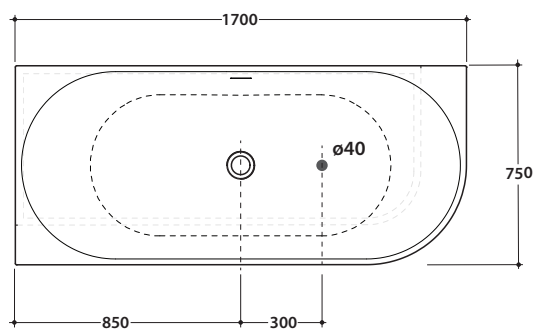

MARTINA SX BATHTUB **KOIB131**

GLOBO

Cod. **KOIB131**

Acrylic oval bathtub 170x75 h60 cm. Corner wall installation

Technical details:
Bathtub weight: Kg. 50,00
Water capacity: Lt. 270,00
Empty weight: Kg. 320,00