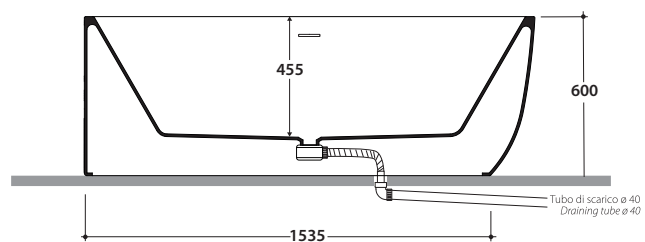

MARTINA SX BATHTUB **KOIB131**

GLOBO

Cod. **KOIB131**

Acrylic oval bathtub 170x75 h60 cm. Corner wall installation

Technical details:
Bathtub weight: Kg. 50,00
Water capacity: Lt. 270,00
Empty weight: Kg. 320,00