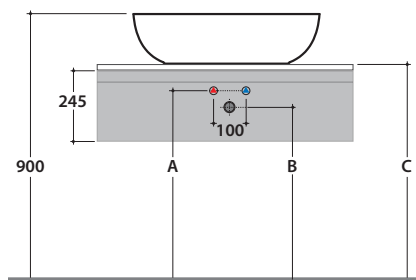

Console washbasin

	A	B*	C	D	E
SCQ62	845	660	600	770	280

B* for top mounted tap

Top + sit-on basins

	A*	B	C**
B6T30	650	600	740
B6T37	650	600	740
B6Q38	650	600	740
B6T42	650	600	740
B6Q43	650	600	740
TF055	670	620	760
TF043	670	620	760
TF042	670 <td 620	760	

A* for tap mounted tap

C** dimension C is inclusive of top: please consider the thickness of the top chosen, according to the finish

Example : Basin B6O62