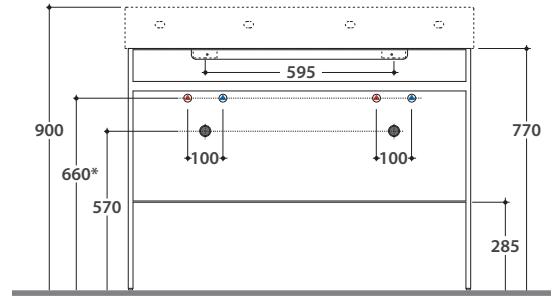

STRIPE FLOORSTANDING STRUCTURE OP110S

GLOBO

Cod. **OP110SXX**

Finish

Matt black
AR

Matt white
BO

Floorstanding structure in matt powder coated steel 110x50 h77 cm. Weight 22,9 Kg.

*For taps mounted on counter top

STRIPE GLASS SHELF OP043S

Cod. **OP043SXX**

Finish

Matt black
AR

Matt white
BO

Shelf in back-painted glass 104,6 x 48,3 h 0,6 cm. Weight 7,4 Kg.

compatible washbasins

SCQ110