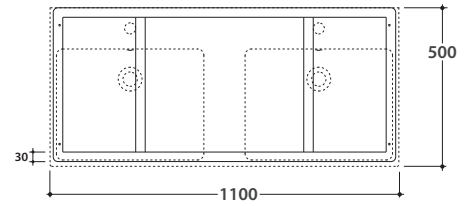

STRIPE FLOORSTANDING STRUCTURE OP110S

GLOBO

Cod. **OP110SXX**

Finish

Matt black
AR

Matt white
BO

Floorstanding structure in matt powder coated steel 110x50 h77 cm. Weight 22,9 Kg.

*For taps mounted on counter top

STRIPE GLASS SHELF OP043S

Cod. **OP043SXX**

Finish

Matt black
AR

Matt white
BO

Shelf in back-painted glass 104,6 x 48,3 h 0,6 cm. Weight 7,4 Kg.

compatible washbasins

SCQ110