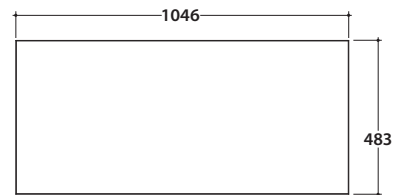

STRIPE FLOORSTANDING STRUCTURE OP110S

GLOBO

Cod. **OP110SXX**

Finish

Matt black
AR

Matt white
BO

Floorstanding structure in matt powder coated steel 110x50 h77 cm. Weight 22,9 Kg.

*For taps mounted on counter top

STRIPE GLASS SHELF OP043S

Cod. **OP043SXX**

Finish

Matt black
AR

Matt white
BO

Shelf in back-painted glass 104,6 x 48,3 h 0,6 cm. Weight 7,4 Kg.

compatible washbasins

SCQ110