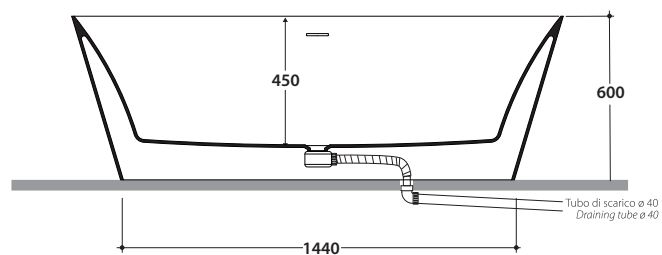

PAULA PLUS BATHTUB **KOIB128**

GLOBO

Cod. **KOIB128**

Oval acrylic bathtub 180x80 h60 cm. Free-standing installation.

Technical details:
Bathtub weight: Kg. 60,00
Water capacity: Lt. 310,00
Empty weight: Kg. 370,00