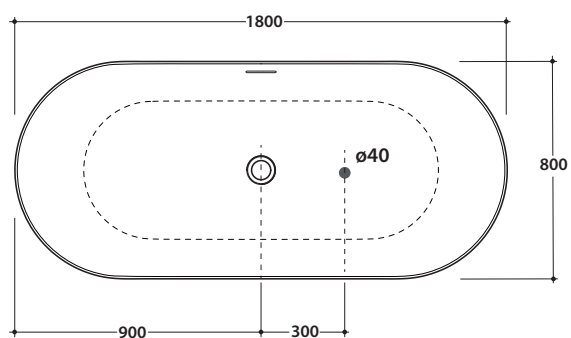

PAULA PLUS BATHTUB **KOIB128**

GLOBO

Cod. **KOIB128**

Oval acrylic bathtub 180x80 h60 cm. Free-standing installation.

Technical details:
Bathtub weight: Kg. 60,00
Water capacity: Lt. 310,00
Empty weight: Kg. 370,00